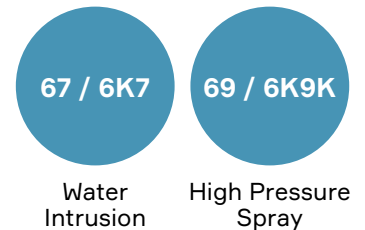

SEALING IP RATING (IEC/ISO)