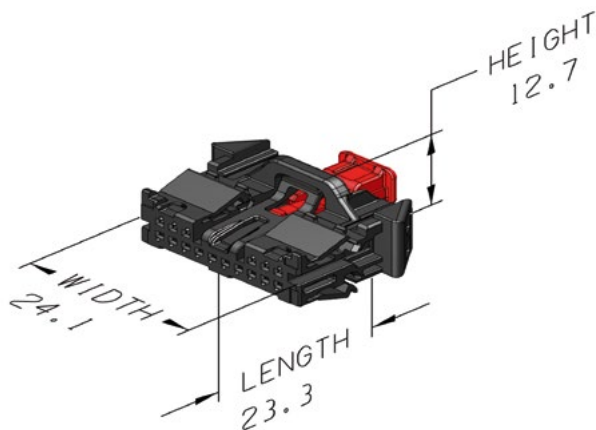

CTS 0.50 UNSEALED SERIES USCAR

CTS 0.50 8W, 24W

CTS FAMILY BENEFITS

- Heavy-duty performance
- Ergonomic design
- Robust contact geometry

0.50 UNSEALED SERIES FEATURES

- Compliant with USCAR design guidelines and performance standards
- Industry standard footprint
- Independent Secondary Lock (ISL) to detect partially installed terminals
- Best in class lock overstress protection

Visit aptiv.com

Cavity count	Blade size (mm)	Gender	Dimensions WxHxL (mm)	Part number	Index	Color	CPA	Indexes offered	USCAR Footprint
4	0.5	F	12.1 x 12.7 x 23.3	33283024	A	Black	Yes	B, C, D	050-U-004-1-Z02
8	0.50	F	20.1 x 12.7 x 23.3	33285384	A	Black	Yes	B, C, D	050-U-008-1-Z02
12	0.50	F	20.1 x 12.7 x 23.3	33283034	A	Black	Yes	B, C, D	050-U-012-2-Z02
16	0.50	F	24.1 x 12.7 x 23.3	33365975	A	Black	Yes	B, C, D	050-U-016-2-Z01
20	0.50	F	35.1 x 12.7 x 23.3	33305409	A	Black	Yes	B, C, D	050-U-020-2-Z01
24	0.50	F	39.1 x 12.7 x 23.3	33359134	A	Black	Yes	B, C, D	050-U-024-2-Z01

DIMENSION MEASUREMENT SAMPLE

EXPLODED VIEW

COMPATIBLE WITH

Part numbers, specifications, dimensions and performance data in this document are for general references only and are subject to change without notice. To verify product information, please contact an Aptiv representative.