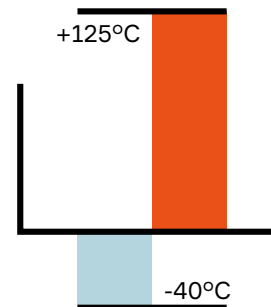

TEMPERATURE

VIBRATION

ENVIRONMENTAL PROTECTION

About Aptiv

Aptiv is a global technology company that develops safer, greener and more connected solutions enabling the future of mobility. Headquartered in Dublin, Aptiv has approximately 150,000 employees and operates 14 technical centers, as well as manufacturing sites and customer support centers in 45 countries.

Visit aptiv.com