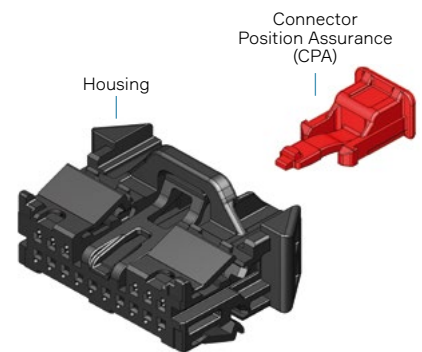

CTS 0.50 UNSEALED SERIES USCAR

CTS 0.50 8W, 24W

CTS FAMILY BENEFITS

- Heavy-duty performance
- Ergonomic design
- Robust contact geometry

0.50 UNSEALED SERIES FEATURES

- Compliant with USCAR design guidelines and performance standards
- Industry standard footprint
- Independent Secondary Lock (ISL) to detect partially installed terminals
- Best in class lock overstress protection

Visit aptiv.com

Cavity count	Blade size (mm)	Gender	Dimensions WxHxL (mm)	Part number	Index	Color	CPA	Indexes offered	USCAR Footprint
4	0.5	F	12.1 x 12.7 x 23.3	33283024	A	Black	Yes	B, C, D	050-U-004-1-Z02
8	0.50	F	20.1 x 12.7 x 23.3	33285384	A	Black	Yes	B, C, D	050-U-008-1-Z02
12	0.50	F	20.1 x 12.7 x 23.3	33283034	A	Black	Yes	B, C, D	050-U-012-2-Z02
16	0.50	F	24.1 x 12.7 x 23.3	33365975	A	Black	Yes	B, C, D	050-U-016-2-Z01
20	0.50	F	35.1 x 12.7 x 23.3	33305409	A	Black	Yes	B, C, D	050-U-020-2-Z01
24	0.50	F	39.1 x 12.7 x 23.3	33359134	A	Black	Yes	B, C, D	050-U-024-2-Z01

DIMENSION MEASUREMENT SAMPLE

EXPLODED VIEW

COMPATIBLE WITH

Part numbers, specifications, dimensions and performance data in this document are for general references only and are subject to change without notice. To verify product information, please contact an Aptiv representative.