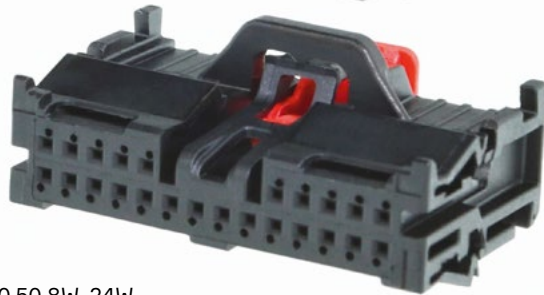

CTS 0.50 UNSEALED SERIES USCAR

CTS 0.50 8W, 24W

CTS FAMILY BENEFITS

- Heavy-duty performance
- Ergonomic design
- Robust contact geometry

0.50 UNSEALED SERIES FEATURES

- Compliant with USCAR design guidelines and performance standards
- Industry standard footprint
- Independent Secondary Lock (ISL) to detect partially installed terminals
- Best in class lock overstress protection

AVAILABLE CONFIGURATIONS

Cavity Count (ways)	4, 8, 12, 16, 20, 24
Cavity Configuration	0.5 mm
Genders	Female
Sealing Type	Unsealed
Centerline Spacing	2.0 mm

APPLICATIONS

Interior, Multimedia, HVAC

See back page for representative part numbers and packaging dimensions.